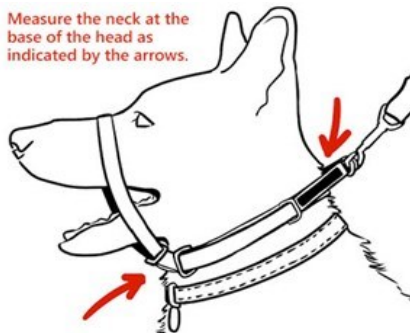

HOW TO CHOOSE THE CORRECT SIZE CANNY COLLAR

Measure the neck at the base of the head as indicated by the arrows.

9" - 11" = Size 1

11" - 13" = Size 2

13" - 15" = Size 3

15" - 17" = Size 4

17" - 19" = Size 5

19" - 21" = Size 6

21" - 23" = Size 7

23" - 27" = Colossus