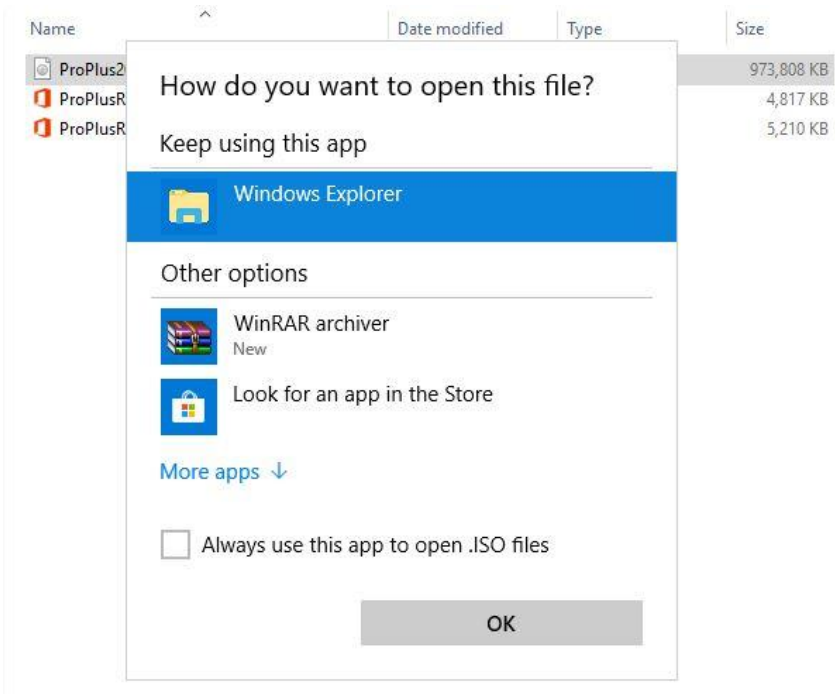

## Installation on Windows 8/8.1 and Windows 10:

Unlike Windows 7, the newer operating systems already have a virtual drive integrated, so you don't need another program to install the Office application.

To open the ISO file, please proceed as follows:

1. Right-click on the downloaded ISO file and select "Open with".

2. Select Open with Windows Explorer to open the ISO file.

3. The opened file will now appear, so that you can start the installation by double-clicking on the setup.exe file.